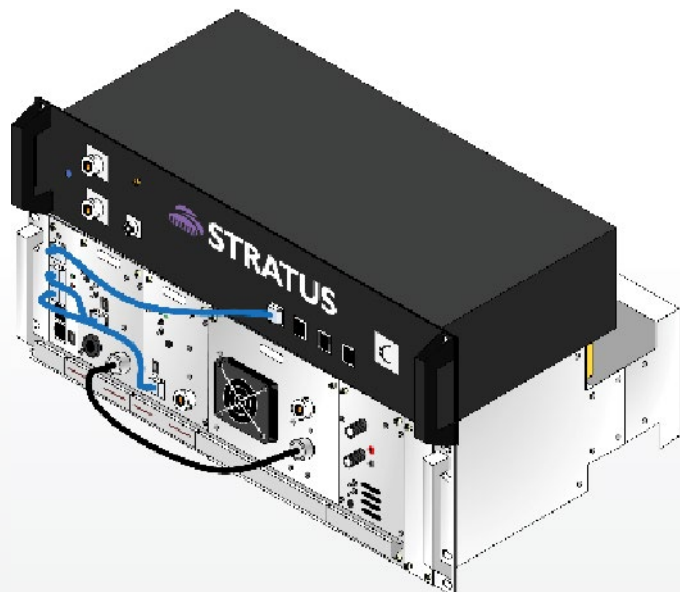

STRATUS FIXED SITE

FEATURES AT A GLANCE

- P25 communications over LTE
- Robust cellular connection for up to four base stations and/or repeaters
- IP linking over LTE to P25 DFSI consoles
- Integration with existing infrastructure
- Upgrade path to 4G LTE backhaul interface (with fallback to 3G)

For organisations that have fixed site base stations and/or repeaters, Stratus Fixed Site provides the opportunity to remove the dependence on costly leased telco lines and T1 connections.

Stratus Fixed Site provides P25 communications backhaul to dispatch over an LTE/3G cellular connection, providing a robust and reliable communications link at a fraction of the cost of leased lines.

Up to four base stations and/or repeaters can be linked to a single Stratus Fixed Site, enabling flexibility in the system configuration and further reduction in monthly costs. The only change required to already installed infrastructure is the addition of a UIC card to the Codan repeater or base station for connection to DFSI.

UPGRADE PATH FOR EXISTING CODAN REPEATERS AND BASE STATIONS

A Stratus Fixed Site can be added to current Codan/Daniels P25 communications infrastructure, instantly reducing ongoing monthly costs. Requiring only 2 rack units of space, the Stratus Fixed Site easily installs into current fixed systems and can easily be configured using Codan's custom designed software.