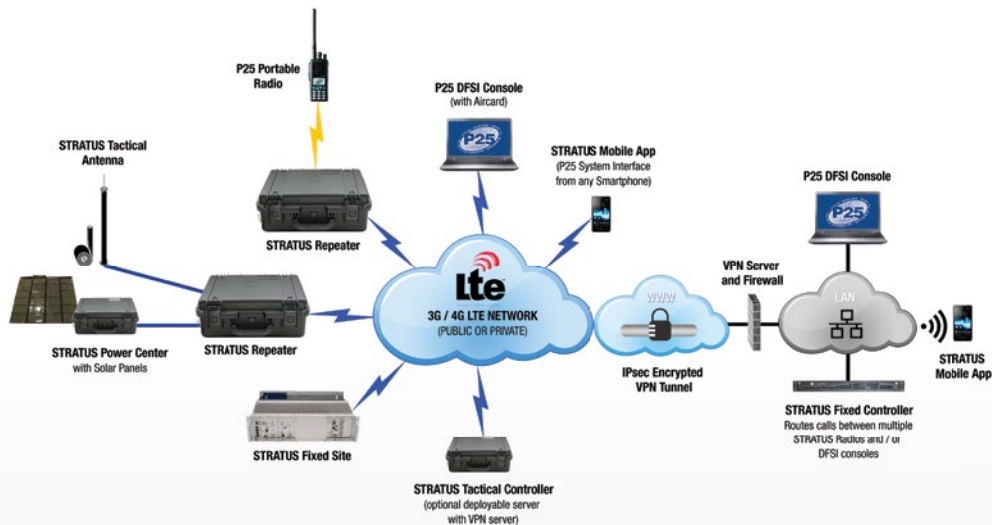

SPECIFICATIONS

Voltage input	6VDC-34VDC
Current draw	500mA-750mA @ 13.8VDC (Typical LMR Application) Maximum 1.5A for higher data rate applications.
Operating temperature	-30°C to + 70°C
RF Connections	2 x N Type Antenna Connections (LTE, LTE Diversity) 1 x TNC Type Antenna Connection (GPS) 1 x SMA Type Antenna Connection (Wi-Fi)
Communications	10/100 Base-T (4 x RJ45 connectors)
Height	2RU (3.5") (8.8cm)
Weight	10.5lbs (4.6Kg)
Depth from front plate	7.5" (19cm)
LTE modem options	700 MHz Band 13 LTE with fallback to 800/1900 MHz EV-DO 700 MHz Band 17 LTE & AWS Band 4 LTE with fallback to 850/1900 MHz HSPA+
Carrier approvals	Approved for deployment by Verizon, AT&T, Sprint, Rogers, Bell, Telus, Telstra
Additional Ethernet ports	4 RJ45 Ethernet ports
VPN/security	IKE Encryption - AES-256 capable IPsec, SSL and GRE VPN Client Up to 5 VPN Tunnels Trusted IP MAC Address Filtering

CODAN™ and Stratus™ are trademarks of Codan Limited. Other brand, product and company names mentioned in this document are trademarks or registered trademarks of their respective holders.

Values noted are typical. Equipment descriptions and specifications subject to change without notice or obligation.

CODAN RADIO COMMUNICATIONS

12-20316-EN Issue 1/2016

www.codanradio.com

Australia: +61 8 8305 0528   US: +1 571 919 6432
Canada: +1 250 382 8268   UAE: +971 44 53 72 01

LMRsales@codanradio.com