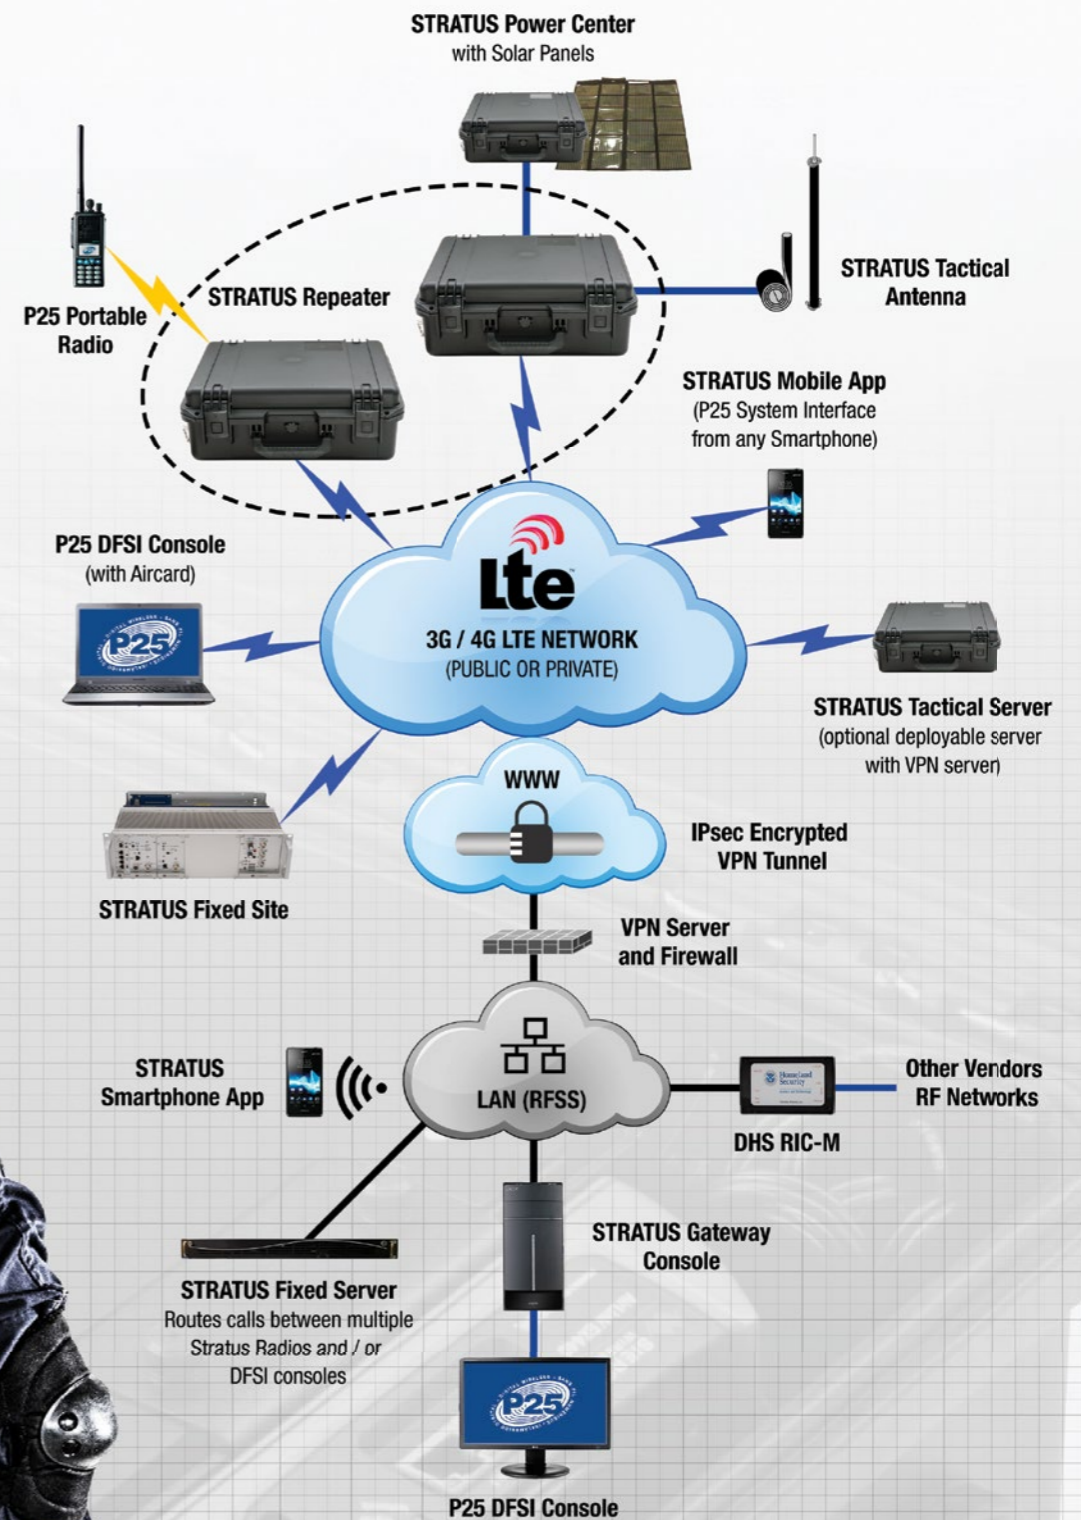

CODAN STRATUS™ NETWORK

CODAN™ Stratus is the first deployable P25/LTE hybrid solution that leverages the strengths of both technologies to provide secure mobile voice networks. With the power of P25 and LTE, Stratus has the mobility of a subscriber unit in a lightweight, easily transportable infrastructure solution, ensuring complete system and network coverage from any location, whenever you need it.

Housed in a rugged Pelican™ case, the Stratus Tactical Repeater integrates a VHF/UHF/700-800 MHz P25 repeater, Universal Interface Card (UIC) and LTE modem, linking instantaneously into established networks or creating a new communications network without requiring a hard wired Ethernet connection.

In just minutes you can deploy a Stratus network solution consisting of a Stratus Repeater, Power Center and Rapid Antenna. The Stratus network automatically establishes connections with P25 subscribers, Smartphones (with the Stratus app), the Stratus Server and P25 DFSI consoles ensuring your teams are all kept in the loop.

STRATUS NETWORK CONFIGURATION